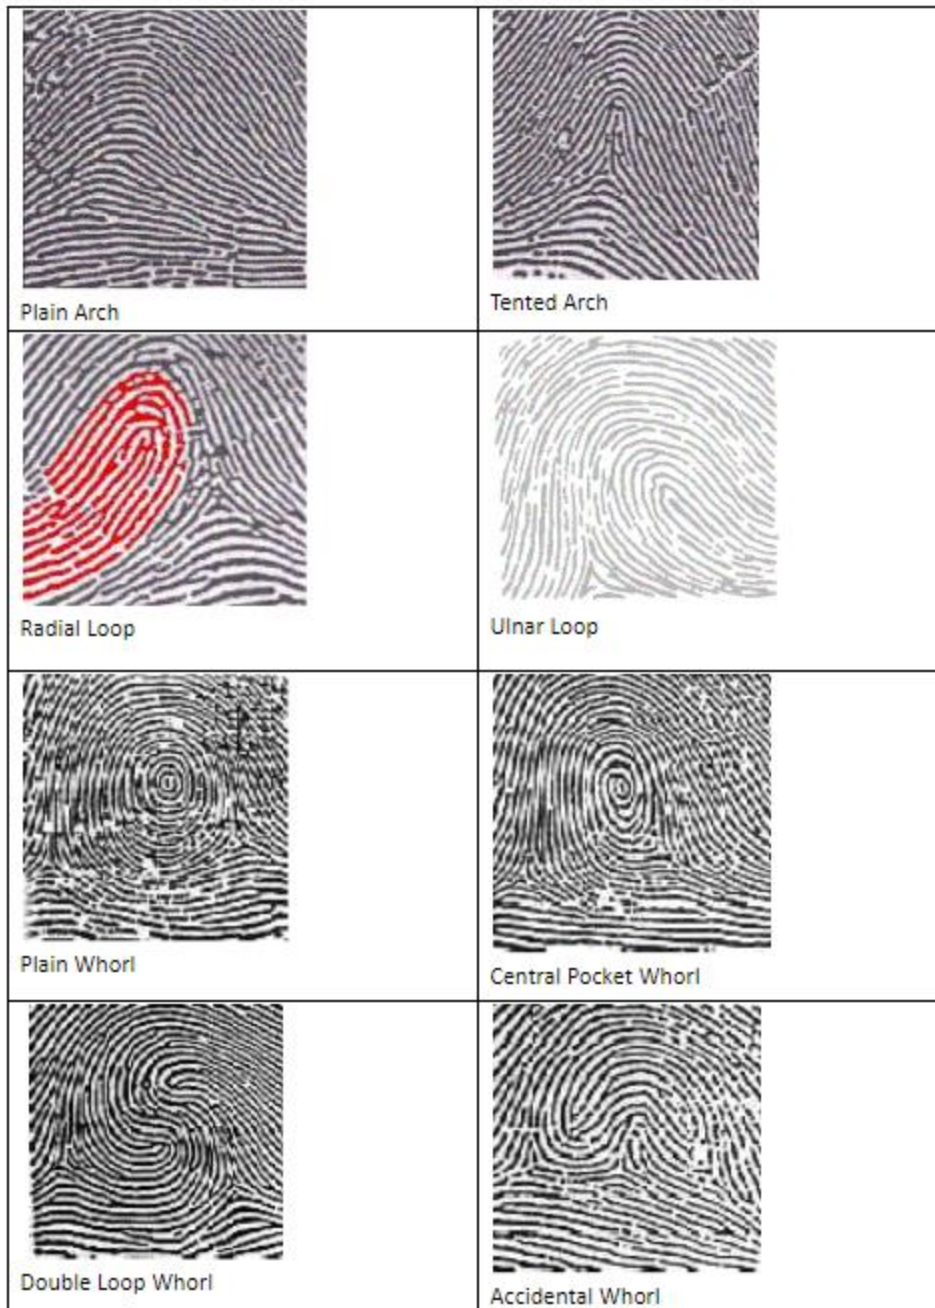

Fingerprint Types

Arches 5% prevalence

Loops 60-70% prevalence

Whorls 25-35% prevalence